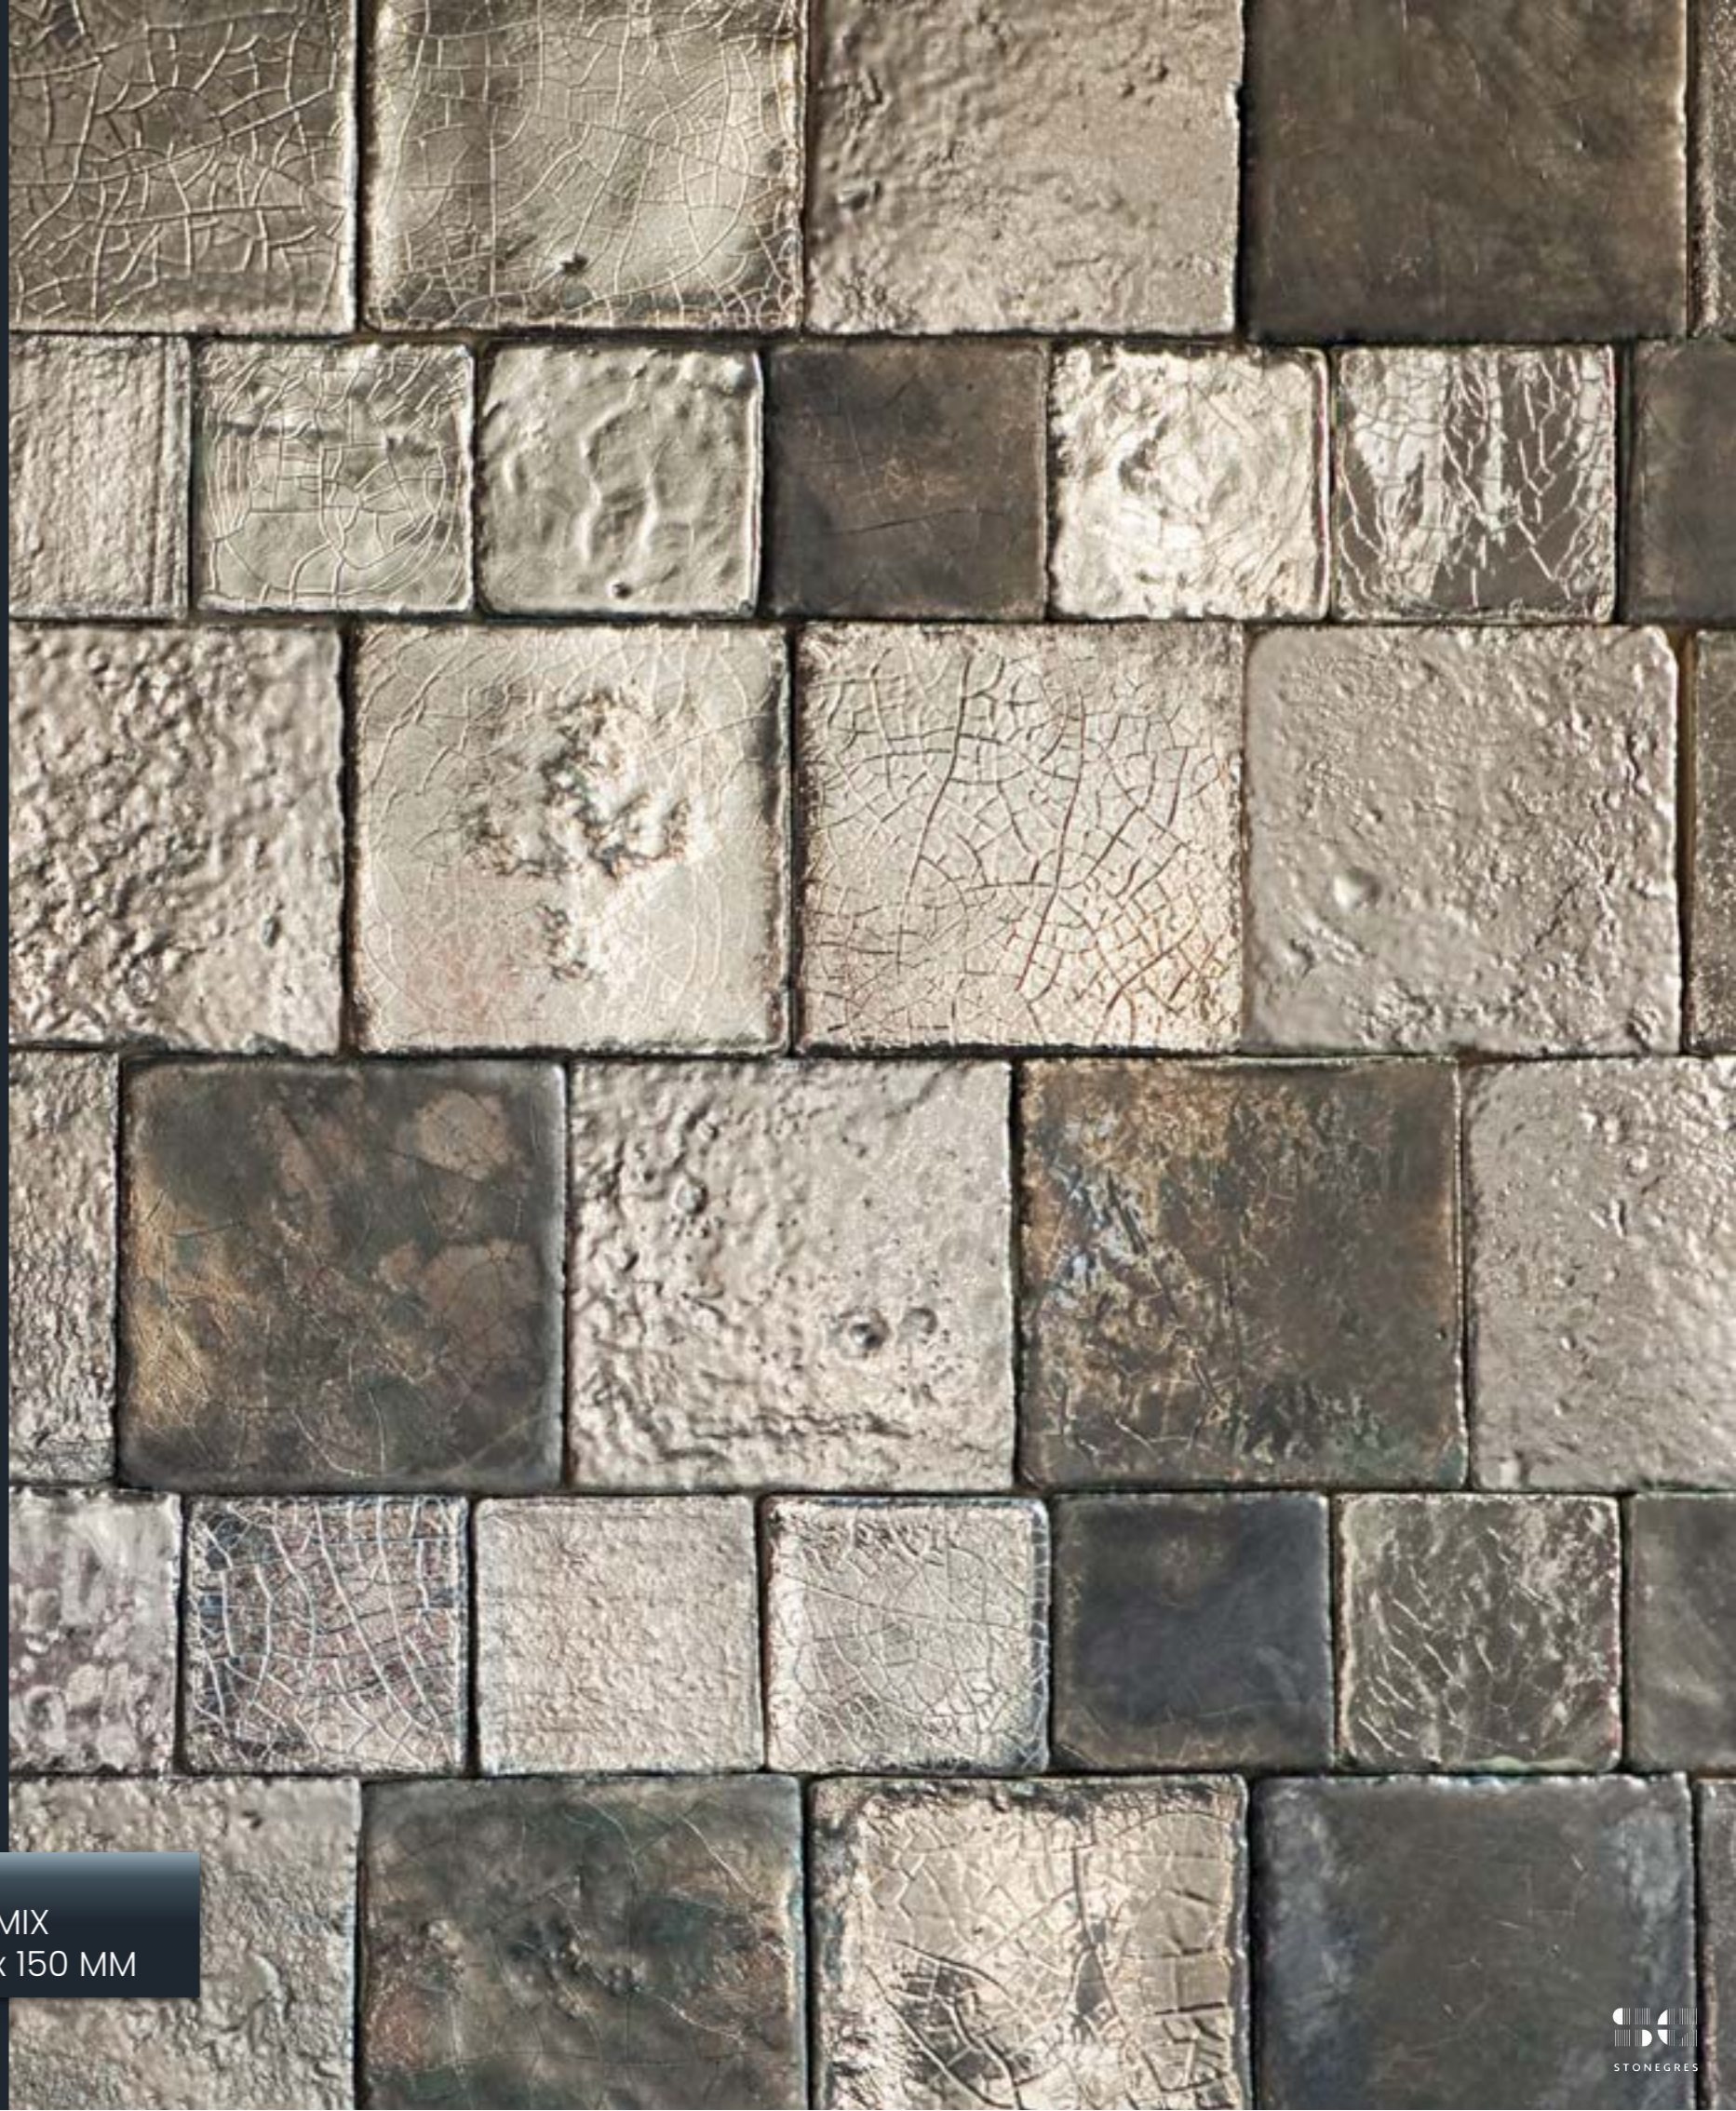

COLOUR: ROSSO
SIZE: 400 X 400 MM

WONDER IS A DEEP RAPTURE OF THE EYE

ART IN COTTO
COLOUR: LUSTRO ROSSO
SIZE: 100 X 100 MM

ART IN COTTO
COLOUR : LUSTRO VIOLA
SIZE: 100 X 100 MM

ART IN COTTO
COLOUR: LUSTRO VERDE
SIZE: 100 X 100 MM