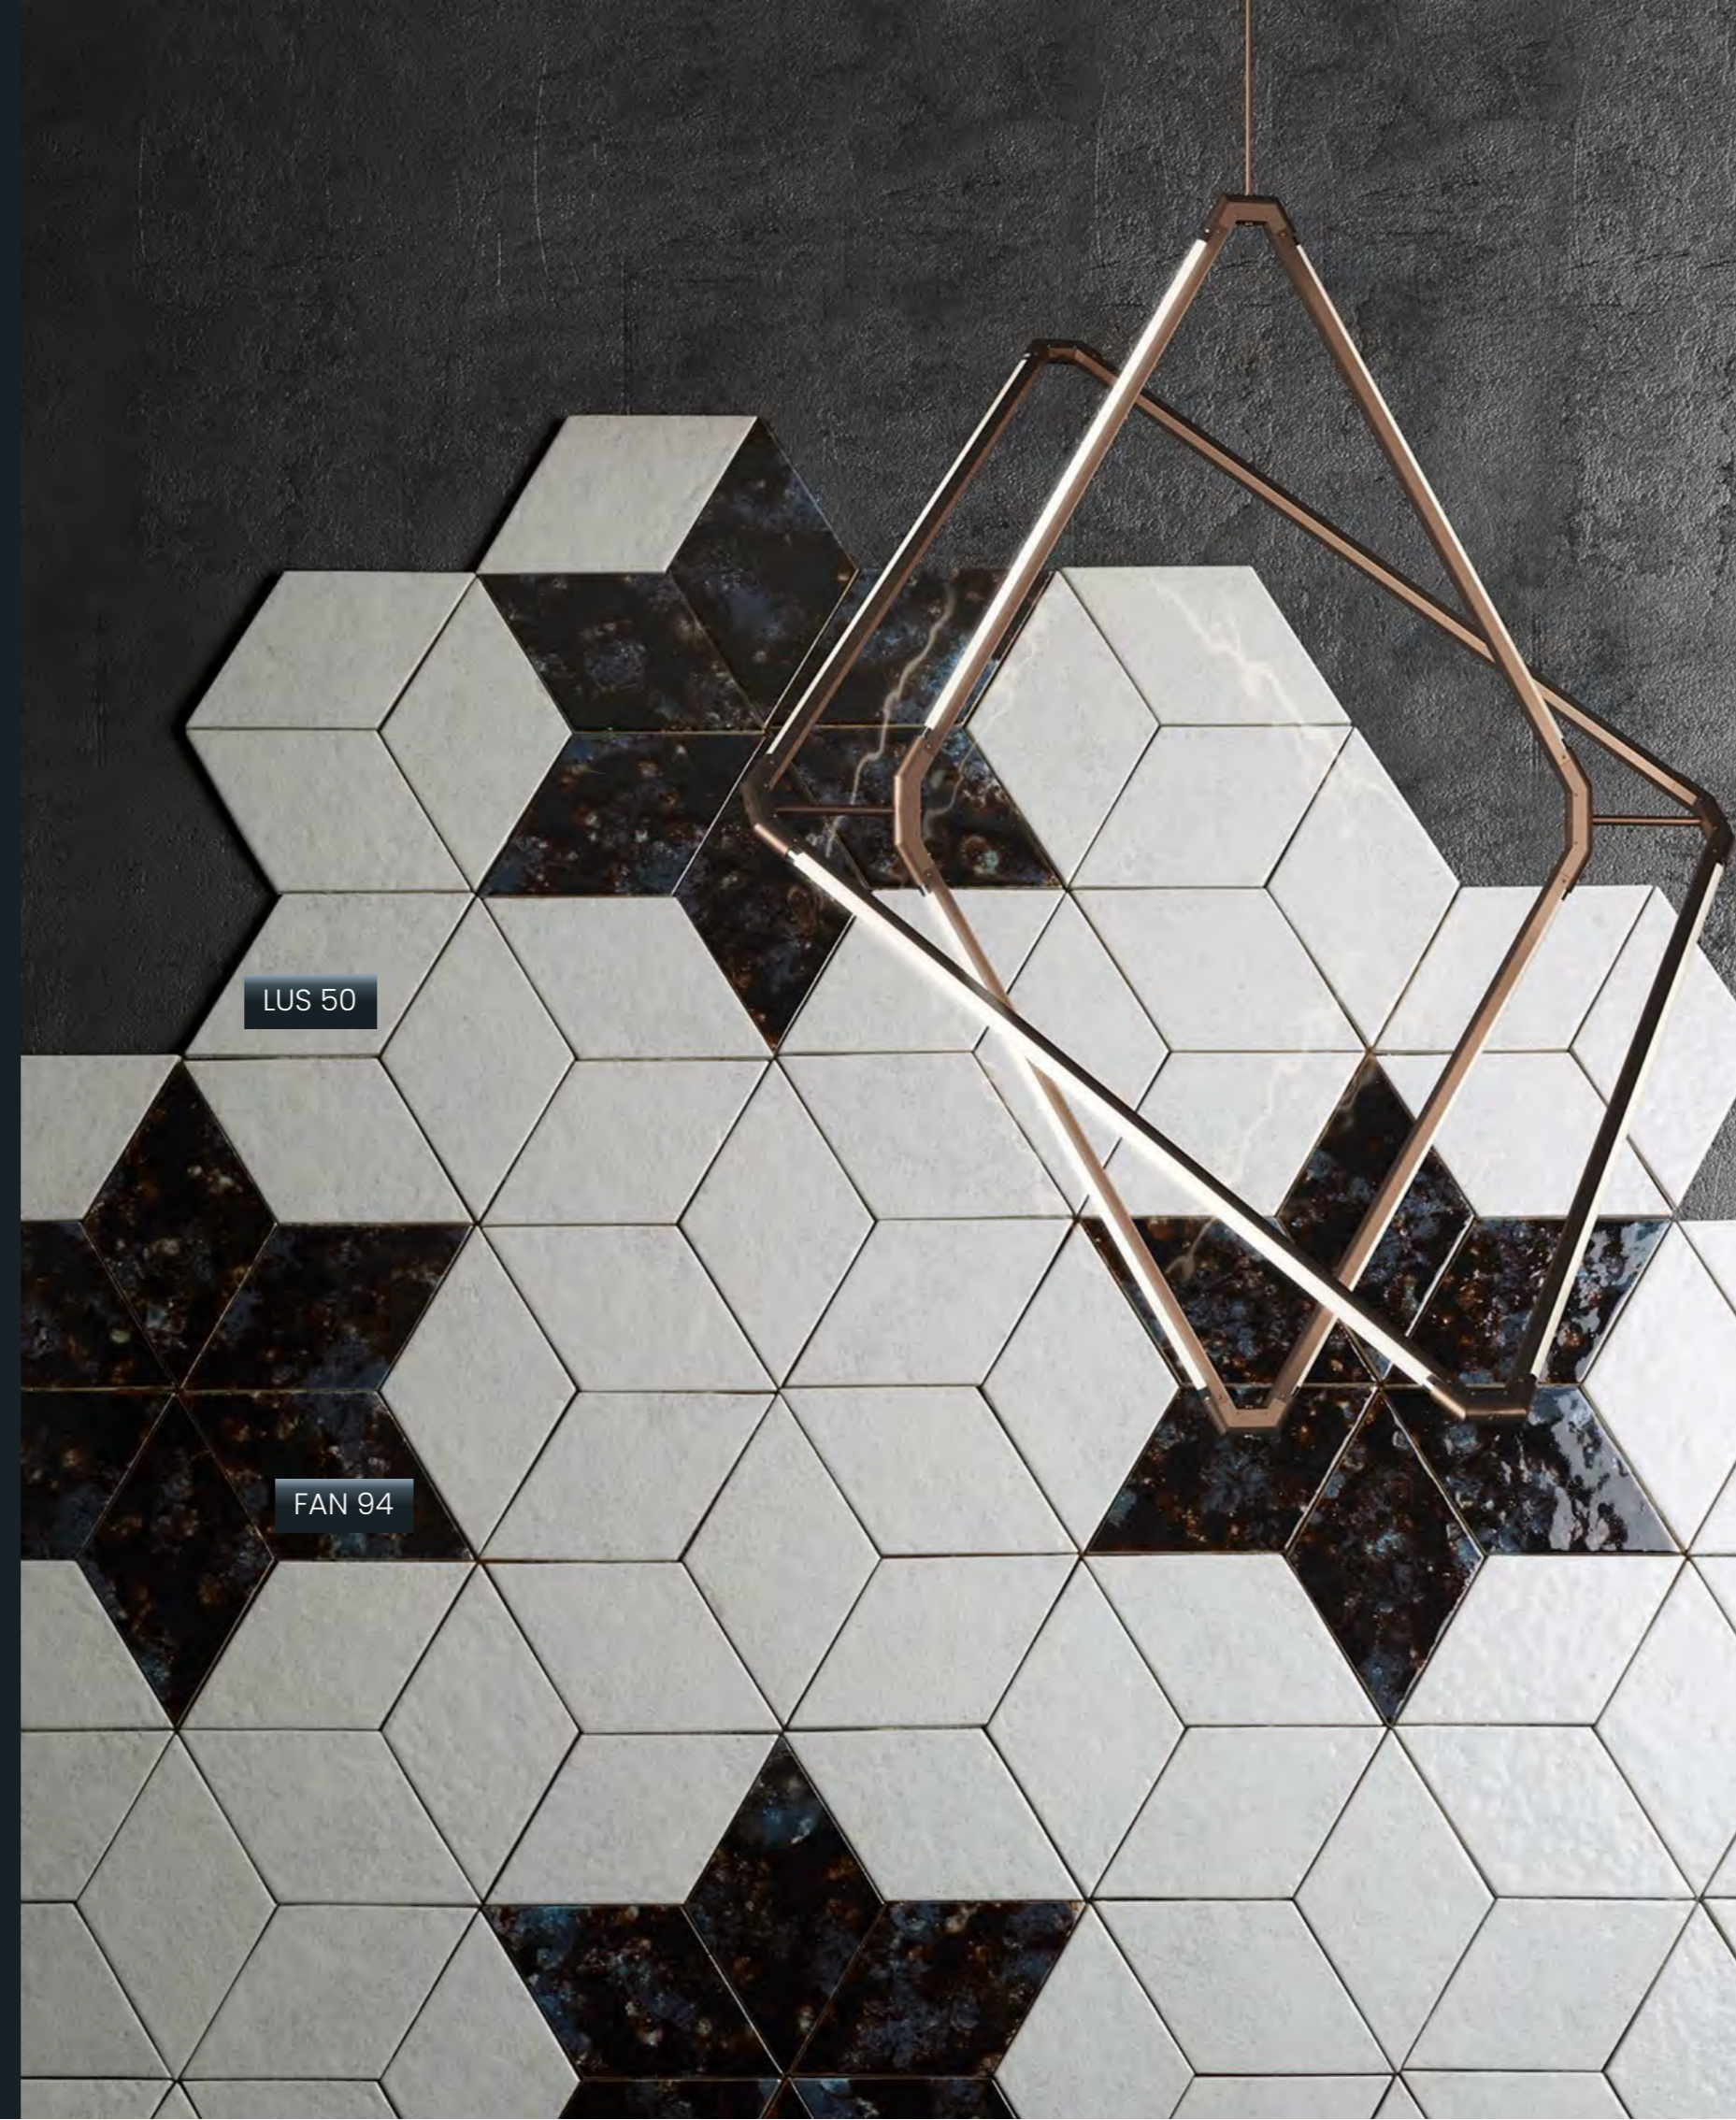

PERSONALITY IS A FEATURE
THAT ENHANCES SPACE

LUS 50

FAN 94

DIAMOND
FAN 94
SIDES: 140 MM

DIAMOND
LUS 50
SIDES: 140 MM