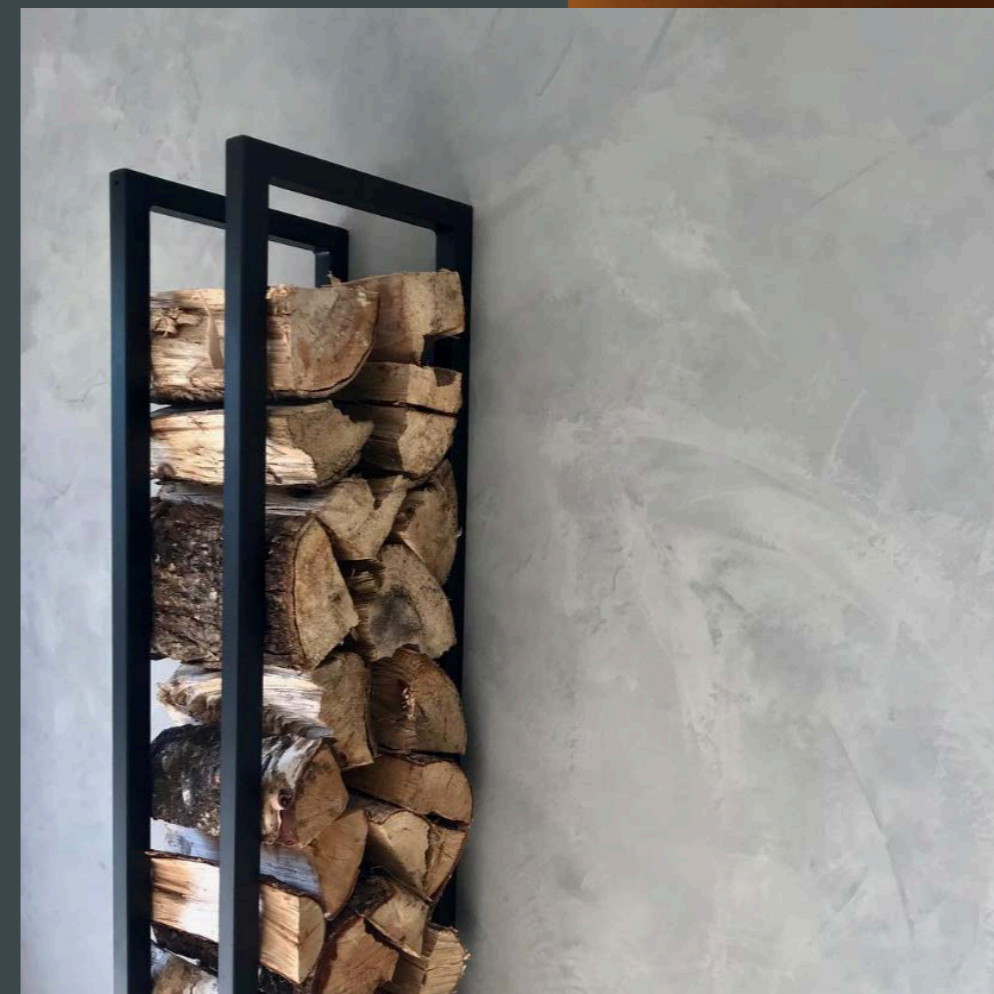

interior walls

SpazioMetallo

NERO

GRIGIO

SpazioMetallo
GRIGIO

SpazioMetallo
OCRA