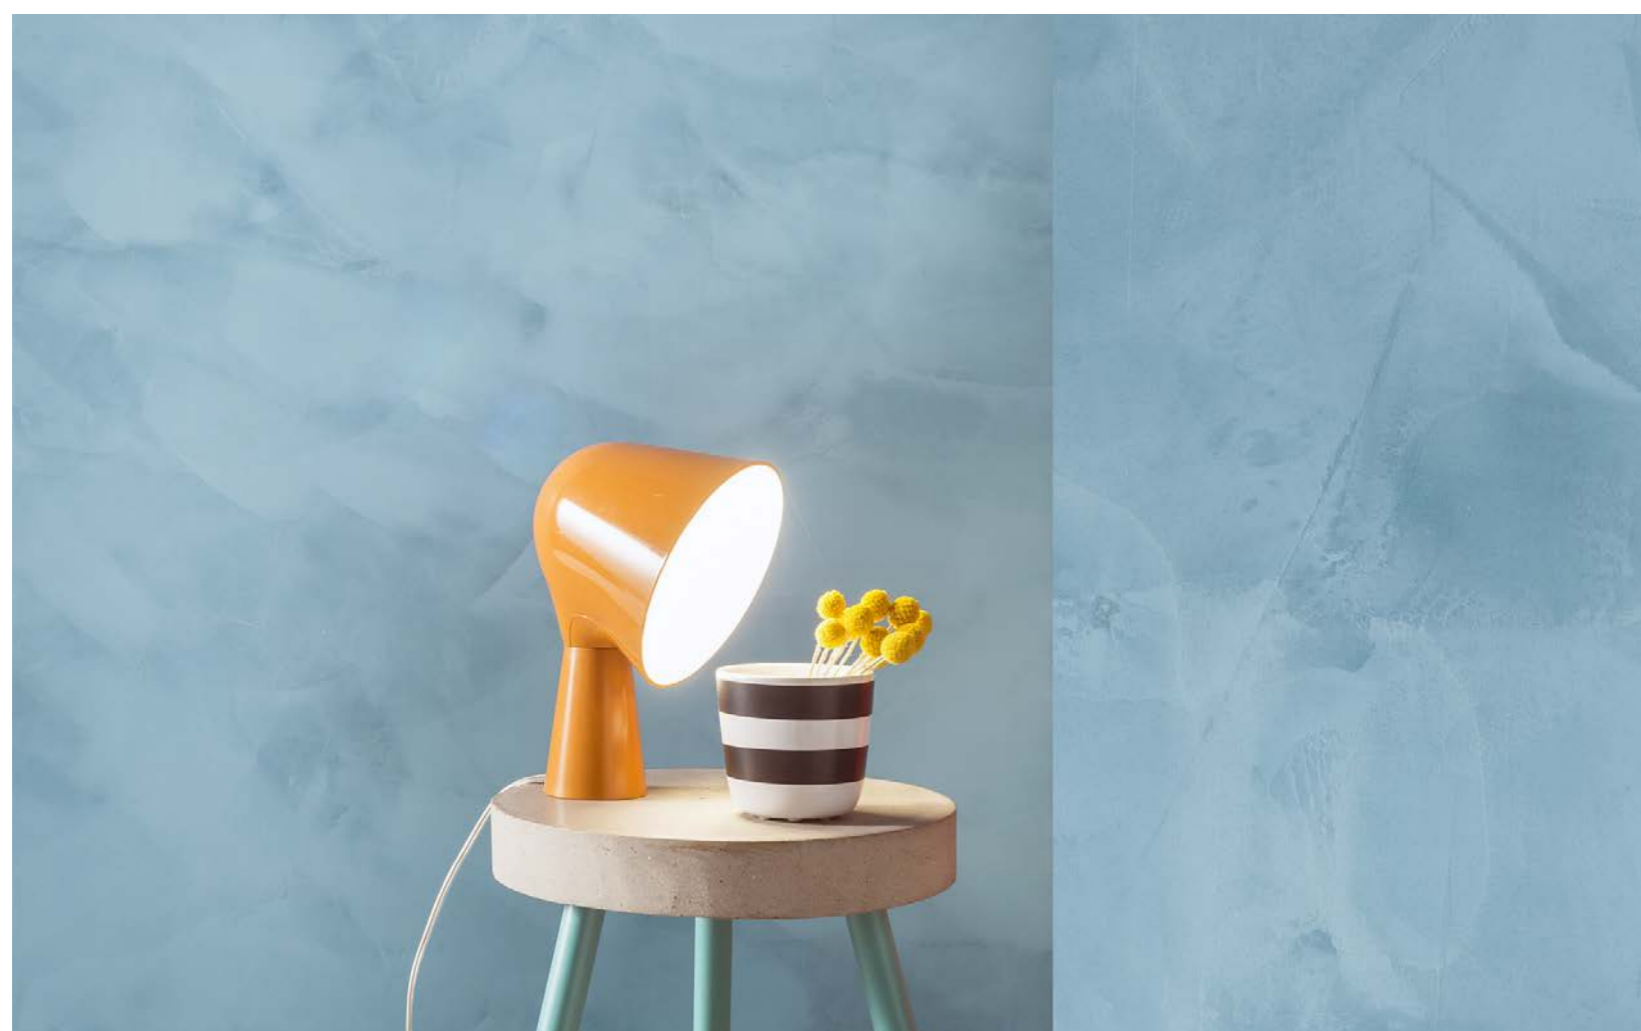

interior walls

SPAZIOCHIAROSCURO

SPAZIOCHIAROSCURO

NCS S 2030-B

the colour palette

La tavolozza di RINALDO RINALDI

SPAZIOCONTINUO
LE RESINE DI LITOKOL

11	21	31				
12	22	32				
13	23	33	41	51	61	71
14	24	34	42	52	62	72
15	25	35	43	53	63	73