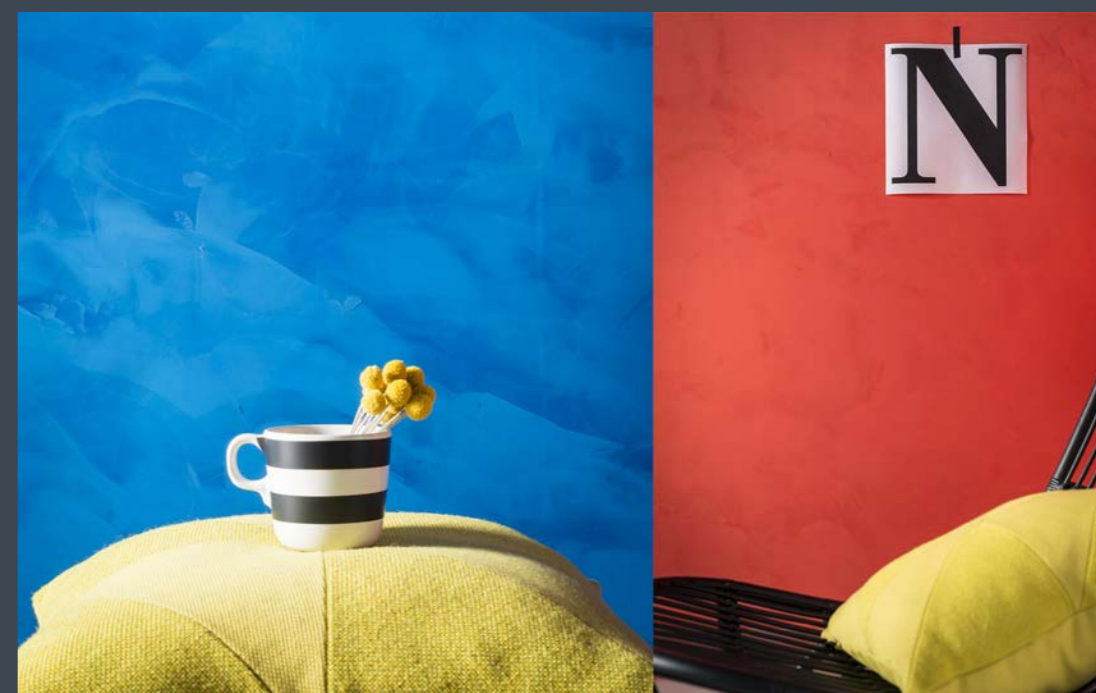

SpazioChiaroscuro

NCS S 0570-Y90R