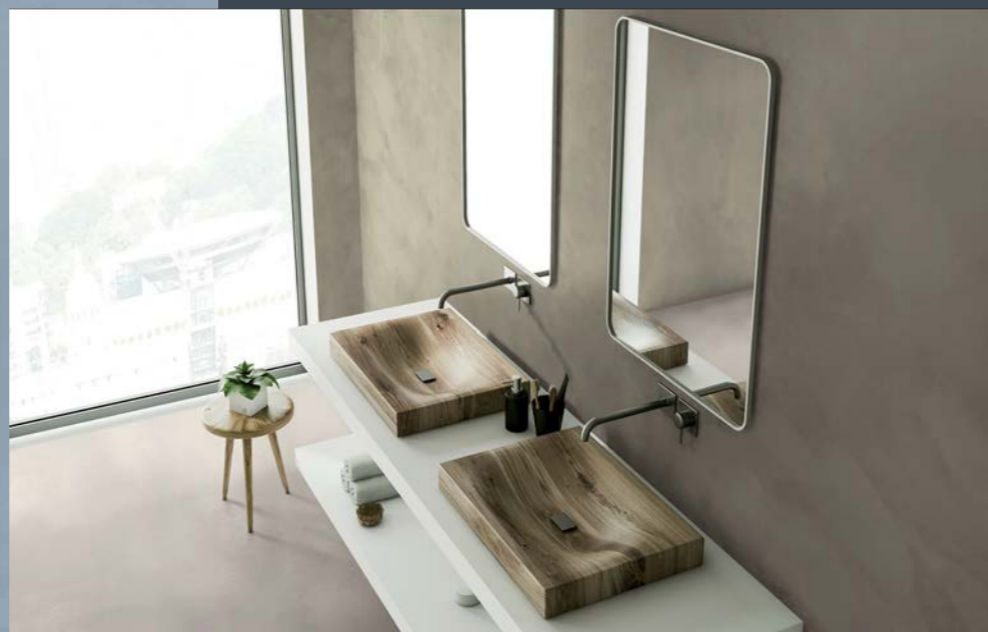

SpazioChiaroscuro
15